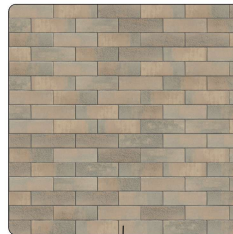

Retaining Wall - Unilock - U-Cara -
18-3/8" x 6" x 2-3/8" - Sierra - Smooth
Finish